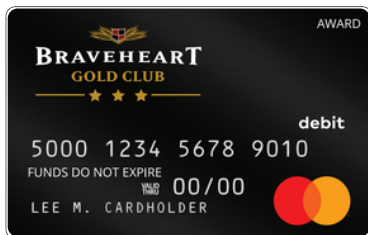

WANT CASH BACK ON BRAVEHEART BEEF PURCHASES? JOIN THE CLUB.

Join the Braveheart Gold Club rewards program and start earning cash back rewards for every pound of fresh Braveheart Black Angus Beef® you purchase from Performance Foodservice, paid out on a MasterCard gift card. Contact your sales representative today to start earning rewards on your fresh Braveheart purchases!

The more you purchase, the more you earn. Braveheart Gold Club members will earn cash back rewards for every pound of fresh Braveheart boxed or ground beef purchased from Performance Foodservice. Each member will earn between \$.02-\$.15 per lb. of fresh Braveheart beef purchased. The amount earned per lb. will be determined by your weekly purchase volume. The more you purchase, the more you'll earn per lb. Rewards are tracked on the Meal Ticket reward dashboard, where members can view their reward balances, eligible items, and reward history. Braveheart Gold Club members will receive their rewards in the form of a MasterCard gift card - paid out quarterly.

FRESH BOXED BEEF			FRESH GROUND BEEF		
GOLD	PLATINUM	DIAMOND	GOLD	PLATINUM	DIAMOND
\$0.05/LB	\$0.10/LB	\$0.15/LB	\$0.02/LB	\$0.06/LB	\$0.09/LB
<i>monthly cash back reward</i>	<i>monthly cash back reward</i>	<i>monthly cash back reward</i>	<i>monthly cash back reward</i>	<i>monthly cash back reward</i>	<i>monthly cash back reward</i>
Members who purchase between 60-299 lbs. per week will fall into this level.	Members who purchase between 300-649 lbs. per week will fall into this level.	Members who purchase 650 lbs. or more per week will fall into this level.	Members who purchase between 30-149 lbs. per week will fall into this level.	Members who purchase between 150-324 lbs. per week will fall into this level.	Members who purchase 325 lbs. or more per week will fall into this level.